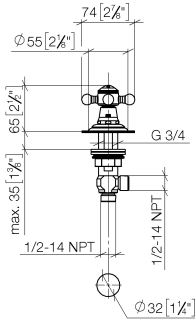

20 000 360

- hole diameter 32 mm
- rosette Ø 55 mm
- supplied with porcelain inserts for both HOT and COLD
- WRAS 1810004

20 000 360

mm [inches]

Flow rate chart

Certificates

WRAS\_1810004.

20 000 360

Spare parts list

No.	Item Number	Name	Quantity used	Delivery time
1	04 20 36 002 06-08	handle ( cold )	1	40
2	09 20 36 005-08	handle	1	40
3	09 26 01 010 90	accessories	1	2
4	09 20 83 006 90	handle	1	2
5	09 20 36 002-08	handle	1	40
6	09 20 36 004-08	handle	4	40
7	04 30 30 029 00 90	fixing set	1	2
8	09 21 02 046-08	cover	1	40
9	09 27 35 001-08	rosette	1	40
10	90 17 11 040 31 90	side panel	1	2
11	04 20 36 002 07-08	handle ( hot )	1	40
12	09 26 01 011 90	accessories	1	2