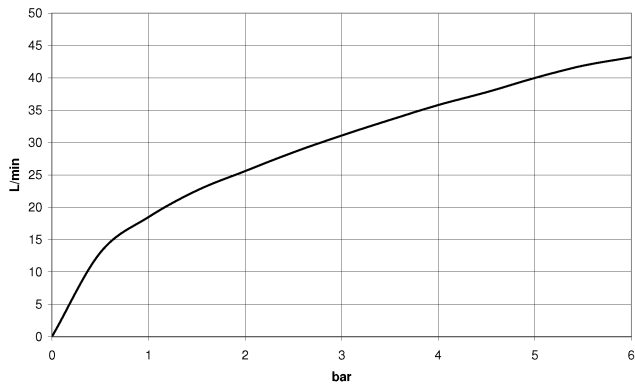

20 000 360

- hole diameter 32 mm
- rosette Ø 55 mm
- supplied with porcelain inserts for both HOT and COLD
- WRAS 1810004

20 000 360

mm [inches]

Flow rate chart

Certificates

WRAS\_1810004.

20 000 360