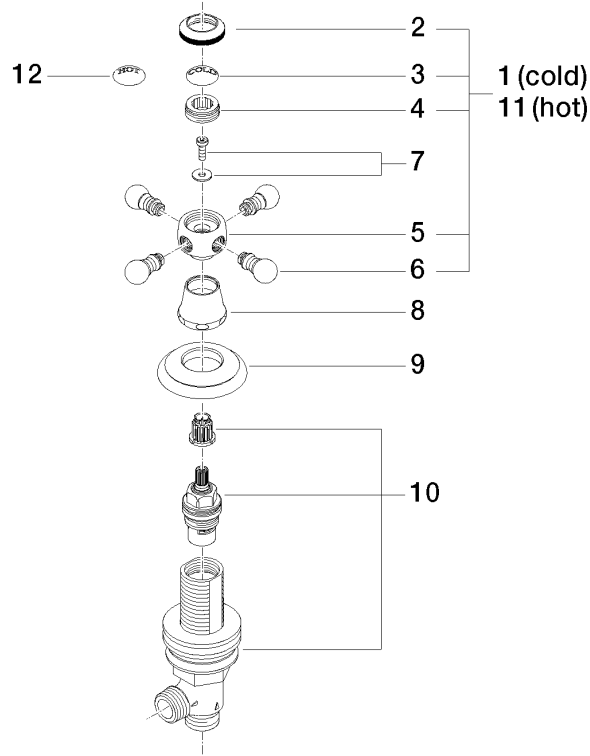

20 000 360

- hole diameter 32 mm
- rosette Ø 55 mm
- supplied with porcelain inserts for both HOT and COLD
- WRAS 1810004

20 000 360

mm [inches]

Flow rate chart

Certificates

WRAS\_1810004.

20 000 360

Spare parts list

No.	Item Number	Name	Quantity used	Delivery time
1	04 20 36 002 06-08	handle ( cold )	1	40
2	09 20 36 005-08	handle	1	40
3	09 26 01 010 90	accessories	1	2
4	09 20 83 006 90	handle	1	2
5	09 20 36 002-08	handle	1	40
6	09 20 36 004-08	handle	4	40
7	04 30 30 029 00 90	fixing set	1	2
8	09 21 02 046-08	cover	1	40
9	09 27 35 001-08	rosette	1	40
10	90 17 11 040 31 90	side panel	1	2
11	04 20 36 002 07-08	handle ( hot )	1	40
12	09 26 01 011 90	accessories	1	2